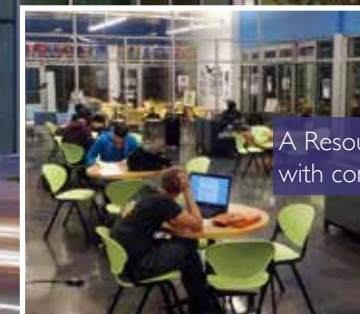

La Casa is an exciting home away from home with modern amenities, programs, and so much more.

Shared living and day space with flat screen TV

Modern kitchens

Fully furnished rooms

Located in Pilsen, a vibrant community

Onsite fitness center and laundry facility

A Resource Center with computer lab